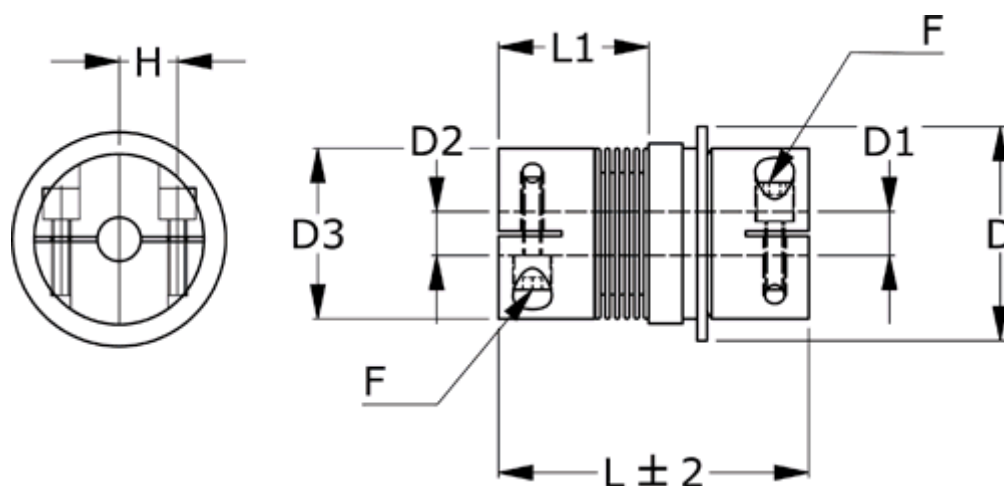

Article number: 335011501133032D1

Description: Safety coupling BKK 150 multiposition
Length 113 mm, bore 30/32 mm, TKn max 130 NM

Measures

D = 94
D1 = 32
D2 = 30
D3 = 82.0
F = M10
H = 28.0
L = 113
L1 = 57.5

Nom. torque NM (TKn) = 130NM overload torque range 1
Position engagement = C = Synchronous
s = 2.0